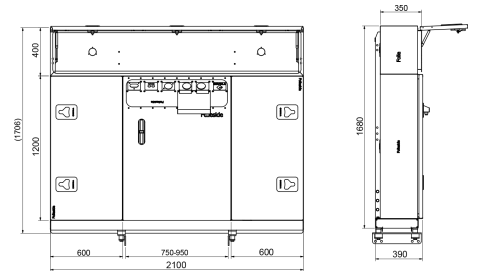

Other metal boxes

Rear cabin cabinet 2100x1725x390

Bevobox, 200L hydraulic tank

Product code: 17579026