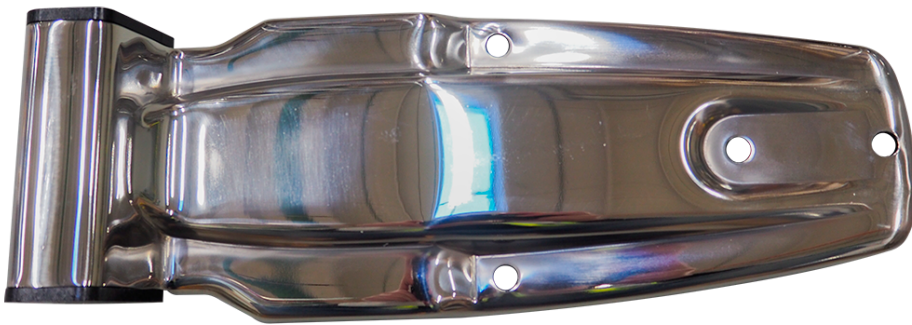

Door hinges

Rear blade hinges 219 for frame , lenght 305 mm

The balance is net priced

Product code: 103838 Old product code: 70068

Description

Material

Stainless steel

Weight: 0.5 kg