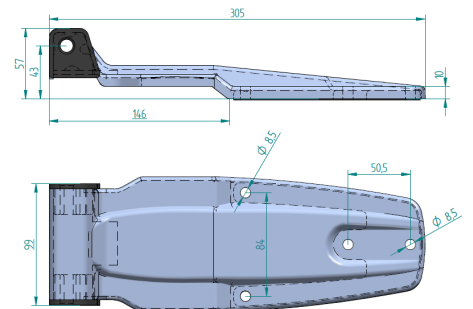

Door hinges

Rear blade hinges 219 for frame , lenght 305 mm

The balance is net priced

Product code: 103838 Old product code: 70068

Description

Material

Stainless steel

Weight: 0.5 kg