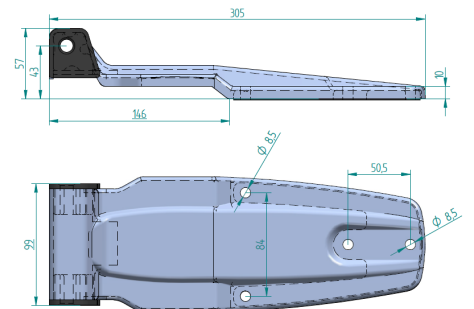

Door hinges

Rear blade hinges 219 for frame , lenght 305 mm
The balance is net priced

Product code: 103838 Old product code: 70068

**Description****Material**

Stainless steel

Weight: 0.5 kg