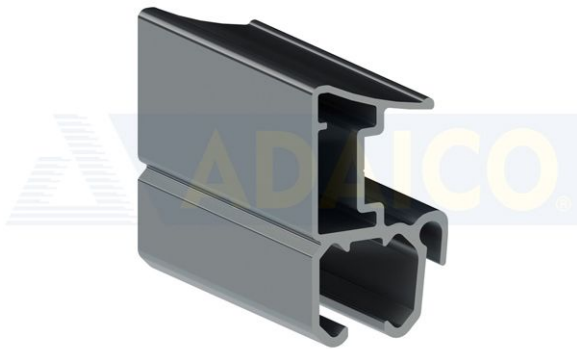

Body profiles

PROFILE ADA-SLIDER CLASSIC 7M. ALUMINIUM HOR.

Product code: 161402404

Additional images