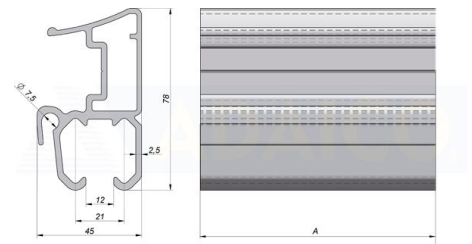

Body profiles

PROFILE ADA-SLIDER CLASSIC 7M. ALUMINIUM HOR.

Product code: 161402404

Additional images