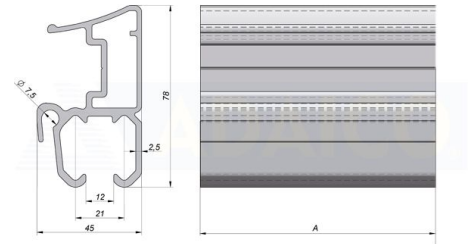

Body profiles

# PROFILE ADA-SLIDER CLASSIC 7M. ALUMINIUM HOR.

Product code: 161402404