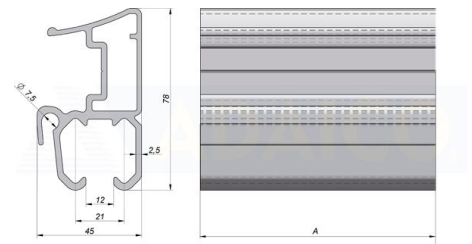

Body profiles

PROFILE ADA-SLIDER CLASSIC 6M. ALUMINIUM HOR.

Product code: 161402406

Additional images