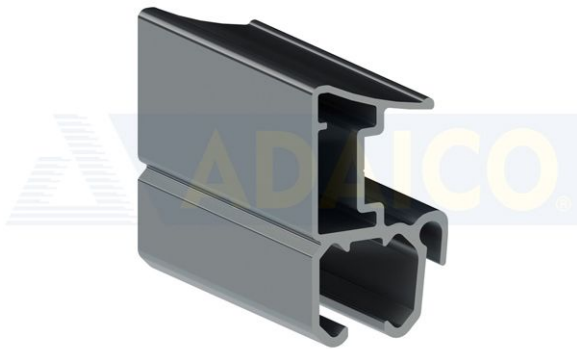

Body profiles

PROFILE ADA-SLIDER CLASSIC 6M. ALUMINIUM HOR.

Product code: 161402406

Additional images