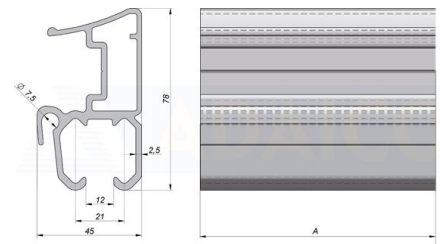

Body profiles

PROFILE ADA-SLIDER CLASSIC 6M. ALUMINIUM HOR.

Product code: 161402406

Additional images