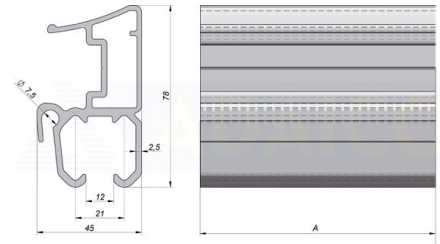

Body profiles

PROFILE ADA-SLIDER CLASSIC 5M. ALUMINIUM HOR.

Product code: 161402408

Additional images