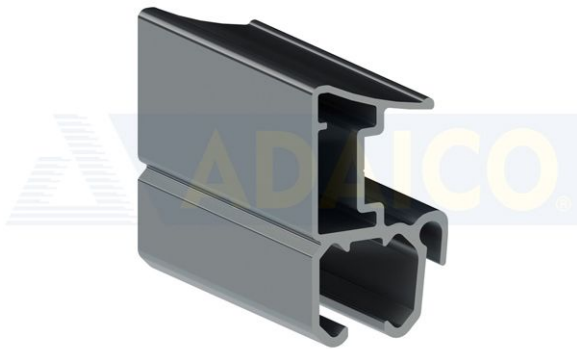

Body profiles

PROFILE ADA-SLIDER CLASSIC 4M. ALUMINIUM HOR.

Product code: 161402410

Additional images