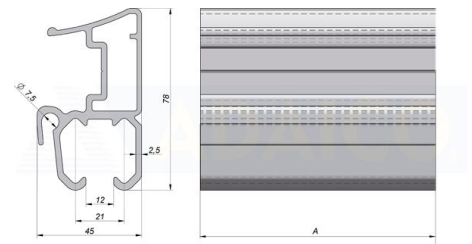

Body profiles

PROFILE ADA-SLIDER CLASSIC 4M. ALUMINIUM HOR.

Product code: 161402410

Additional images