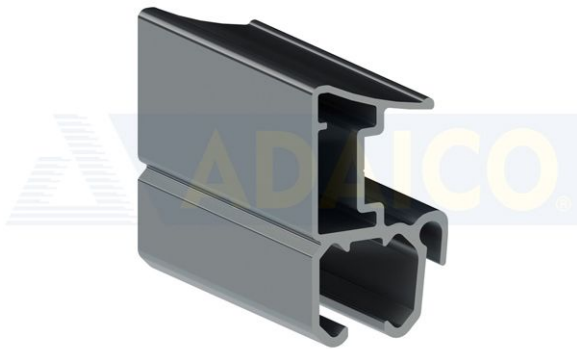

# PROFILE ADA-SLIDER CLASSIC 3M. ALUMINIUM HOR.

Product code: 161402412