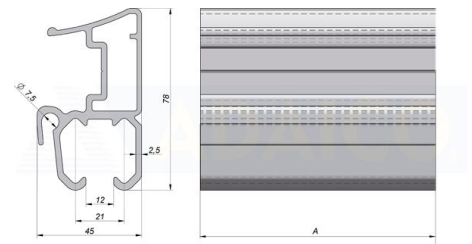

# PROFILE ADA-SLIDER CLASSIC 3M. ALUMINIUM HOR.

Product code: 161402412