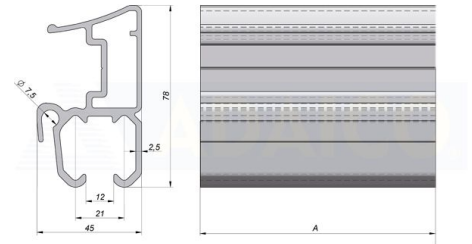

Other profiles

PROFILE ADA-SLIDER CLASSIC 3M. ALUMINIUM HOR.

Product code: 161402412

Additional images