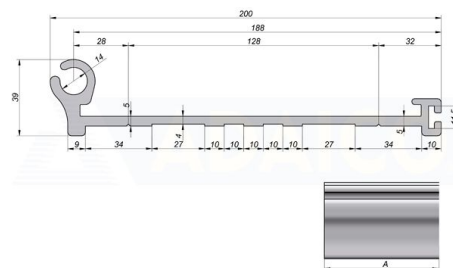

Other profiles

PROFILE ADA-SLIDER CLASSIC 2,4 M. ALUMINIUM VERT.

Product code: 161402429

Additional images