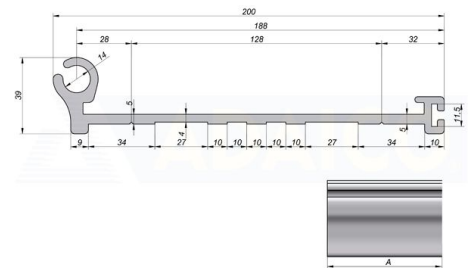

Other profiles

PROFILE ADA-SLIDER CLASSIC 2,1 M. ALUMINIUM VERT.

Product code: 161402427

Additional images