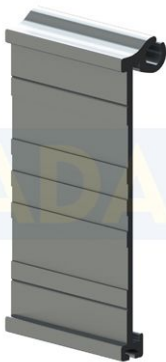

Other profiles

PROFILE ADA-SLIDER CLASSIC 2,1 M. ALUMINIUM VERT.

Product code: 161402427

Additional images