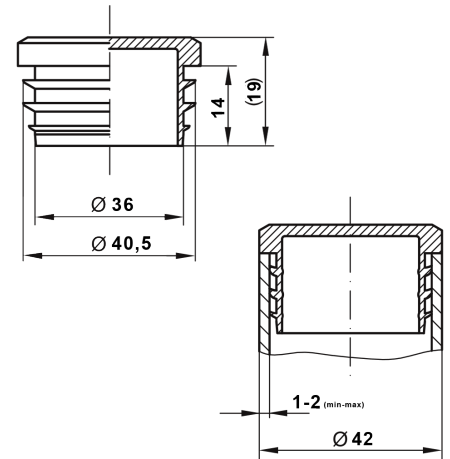

## Tube brackets

**Plastic end piece for 42mm SS Bracket tube**

Product code: 103917 Old product code: 70169

**Description****Material:** Plastic (Black)

Plastic cork for stainless steel bracket tube.

**Weight:** 0.01 kg