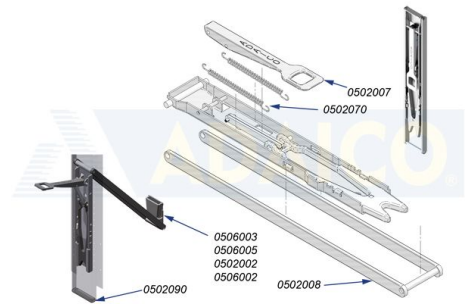

Adaico pillars accessories

PILLAR MECHANISM LEVER P/MECANISMO W/PLATE

Product code: 160502008

Additional images