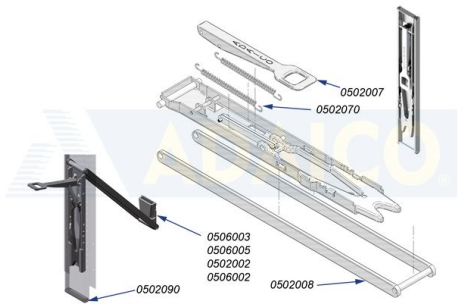

# PILLAR MECHANISM LEVER P/MECANISMO W/PLATE

Product code: 160502008