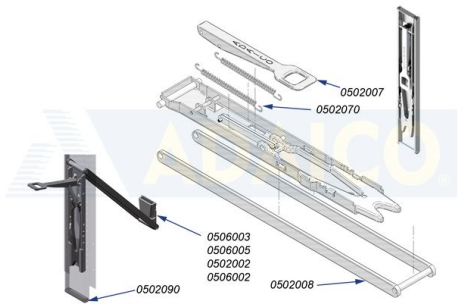

Adaico pillars accessories

PILLAR MEC. LEVER SUPPORT WITH PLATE

Product code: 160502080

Additional images