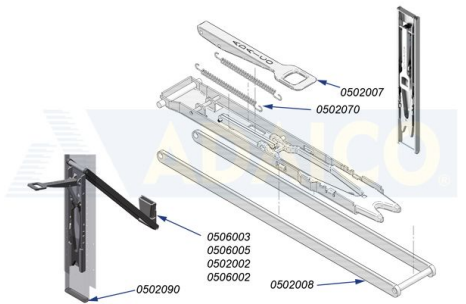

Pillar accessories

PILLAR MEC. LEVER SUPPORT WITH PLATE

Product code: 160502080

Additional images