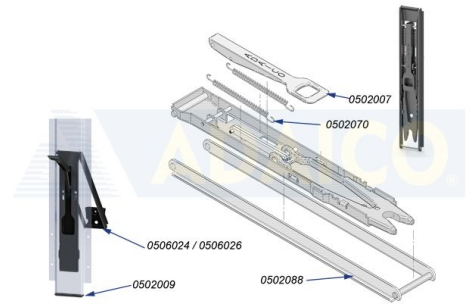

Pillar accessories

PILLAR MEC. LEVER 2013

Product code: 160502090

Additional images