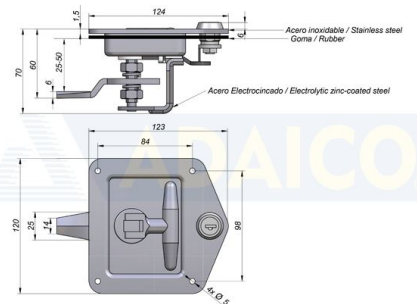

# Paddle lock, Adabox 120x123, Adjustable, SS whole w/ Key

Product code: 161203003