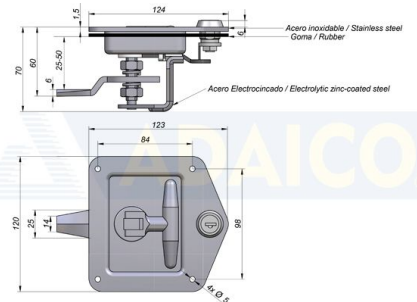

Spare parts

Paddle lock, Adabox 120x123, Adjustable, SS whole w/ Key

Product code: 161203003

Additional images