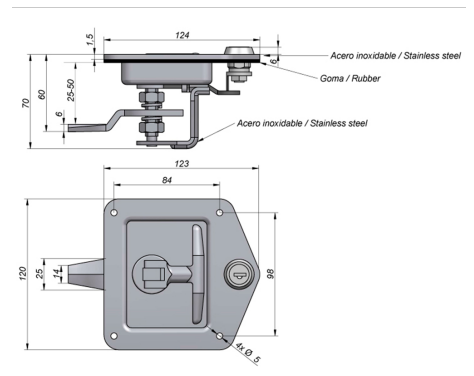

Spare parts

Paddle lock, Adabox 120x123, Adjustable, SS body w/ Key

Product code: 161203002 Old product code: 103671/18074

Weight: 0.56 kg