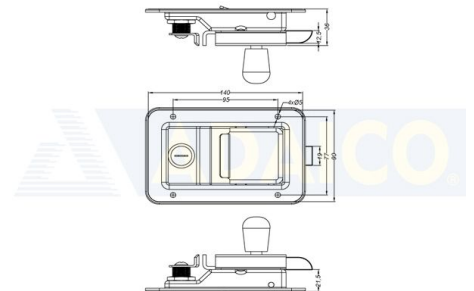

Spare parts

Paddle lock 140x90x20, Recessed, Black w/ Key

Product code: 161203017

Additional images