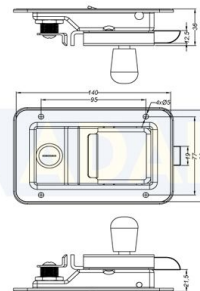

Spare parts

Paddle lock 115x22x11, Recessed, SS w/ Key

Product code: 161203018

Additional images