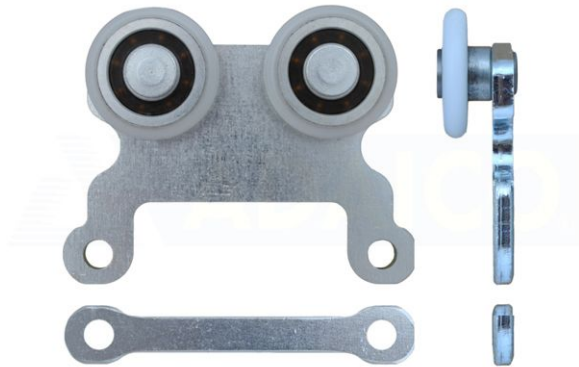

Bearings, Wheels and Carriage rollers

PACK 2 UNITS. ROLLER Ø31,5X17

Product code: 160801122

Additional images