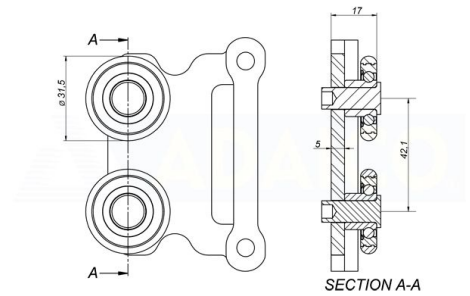

Bearings, Wheels and Carriage rollers

PACK 2 UNITS. ROLLER Ø31,5X17

Product code: 160801122

Additional images