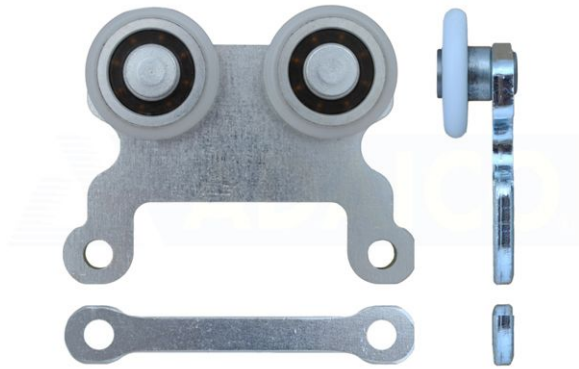

Bearings, Wheels and Carriage rollers

PACK 2 UNITS. ROLLER Ø31,5X17

Product code: 160801122

Additional images