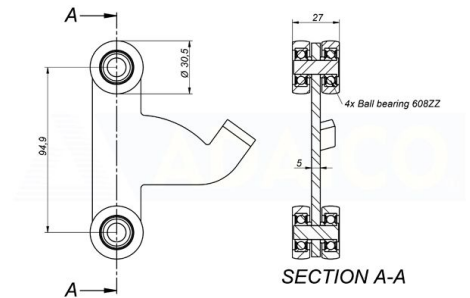

Bearings, Wheels and Carriage rollers

PACK 2 UNITS. ROLLER Ø30,5X27H96 ZINC PLATED STEEL DOUBLE

Product code: 160801145

Additional images