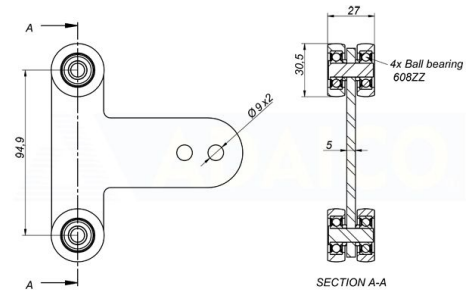

Bearings, Wheels and Carriage rollers

PACK 2 UNITS. ROLLER Ø30,5X27H110 ZINC PLATED STEEL DOUBLE

Product code: 160801143

Additional images