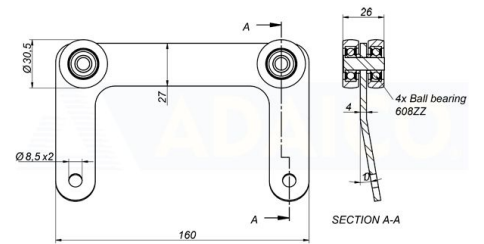

Bearings, Wheels and Carriage rollers

PACK 2 UNITS. ROLLER Ø30,5X26L160 ZINC PLATED STEEL DOUBLE

Product code: 160801144

Additional images