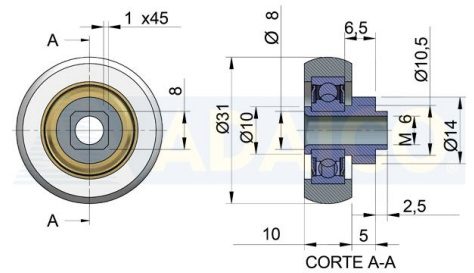

Bearings, Wheels and Carriage rollers  
**PACK 10 WHEELS 31,3 M6**

Product code: 160801391