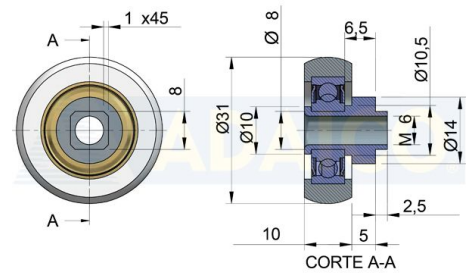

Bearings, Wheels and Carriage rollers  
**PACK 10 WHEELS 31,3 M6**

Product code: 160801391