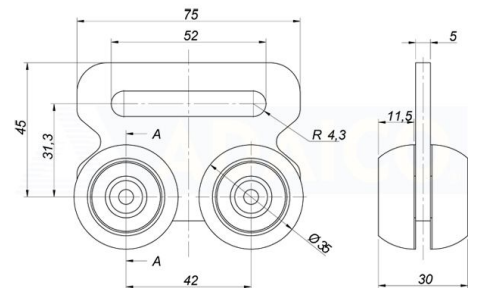

Bearings, Wheels and Carriage rollers

PACK 10 UNITS ROLLER Ø35X30 DOUBLE BEVELED EDGE BEARING

Product code: 160801126

Additional images