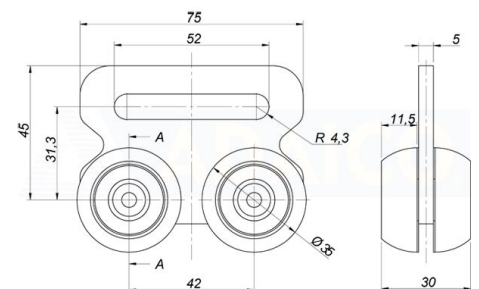

Bearings, Wheels and Carriage rollers

**PACK 10 UNITS ROLLER Ø35X30  
DOUBLE BEVELED EDGE BEARING**

Product code: 160801126