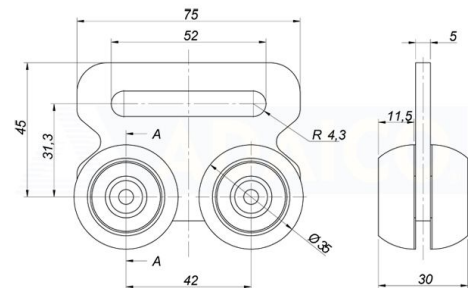

Bearings, Wheels and Carriage rollers

PACK 10 UNITS ROLLER Ø35X30 DOUBLE BEVELED EDGE BEARING

Product code: 160801126

Additional images