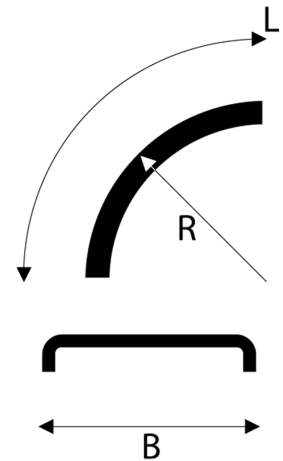

White Line® 1/4 - Quarter
**Mudguard 720x700 R740 WL
S42**

Product code: 104084

Weight: 2.1 kg

B: 720 mm

L: 700 mm

R: 740 mm

B1: 450 mm

L1: 350 mm

Tire size:

9.00 R20

10.00 R20

11 R22,5

710/45 R22,5

Pallet size: 1300X2250 mm

Quantity per layer: 64 pcs

Quantity per pallet: 128 pcs

Layers per pallet: 2 pcs