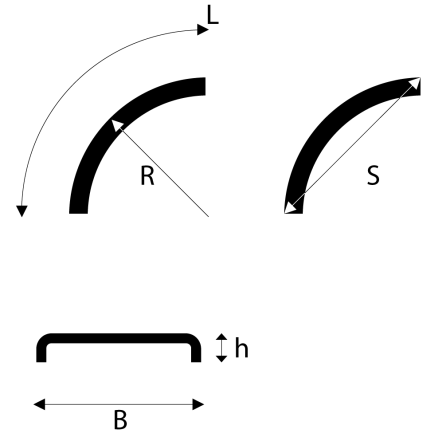

# Mudguard 720x700 R740 OFF-RD

Product code: 104928

**Weight:** 1.908 kg