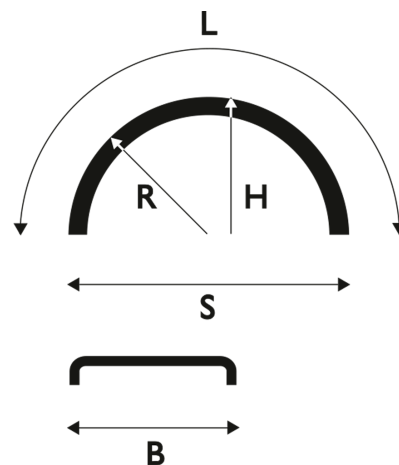

White

Mudguard 720x2090 R690 WL white

Product code: 104452

**Weight:** 5.5 kg**Pallet size:** 1450x2250 mm**Quantity per layer:** 34 pcs**Quantity per pallet:** 102 pcs**Layers per pallet:** 3 pcs

Additional images