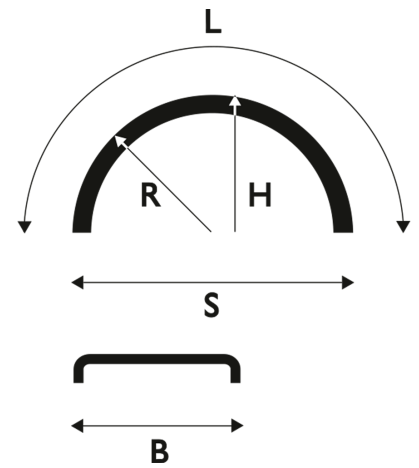

White

Mudguard 720x2090 R690 WL white

Product code: 104452

**Weight:** 5.5 kg**Pallet size:** 1450x2250 mm**Quantity per layer:** 34 pcs**Quantity per pallet:** 102 pcs**Layers per pallet:** 3 pcs

Additional images