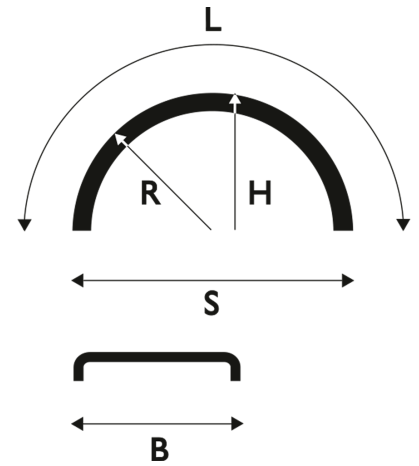

Blue

Mudguard 720x2090 R690 WL blue

Product code: 104451

Weight: 5.5 kg
Pallet size: 1450x2250 mm
Quantity per layer: 34 pcs
Quantity per pallet: 102 pcs
Layers per pallet: 3 pcs