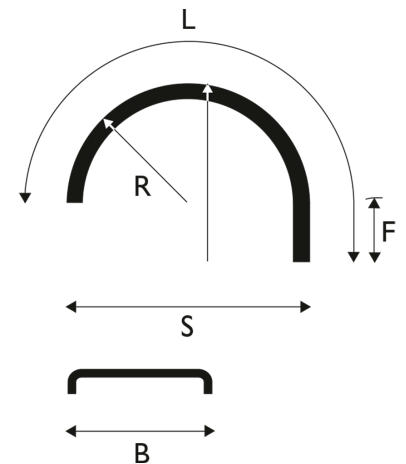

White Line Supra™ - Spray Suppression
**Mudguard 680x2050 R580 WL
Supra**

Product code: 102230 Old product code: 5166822

Weight: 6.4 kg

B: 680 mm

L: 2050 mm

R: 580 mm

S: 1150 mm

H: 895 mm

F: 400 mm

Tire size:

305/70 R19,5

315/70 R19,5

305/60 R22,5

315/60 R22,5

Pallet size: 1300X2250 mm

Quantity per layer: 24 pcs

Quantity per pallet: 72 pcs

Layers per pallet: 3 pcs