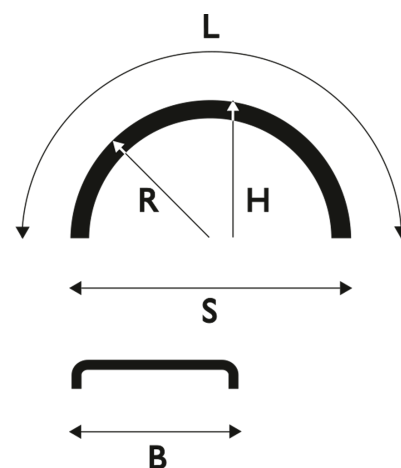

# Mudguard 680x1900 R630 WL white

Product code: 100870 Old product code: 100875/51101902WLWHI

**Weight:** 4.9 kg**B:** 680 mm**L:** 1900 mm**R:** 630 mm**S:** 1260 mm**H:** 590 mm**Tire size:**

12/80 R20