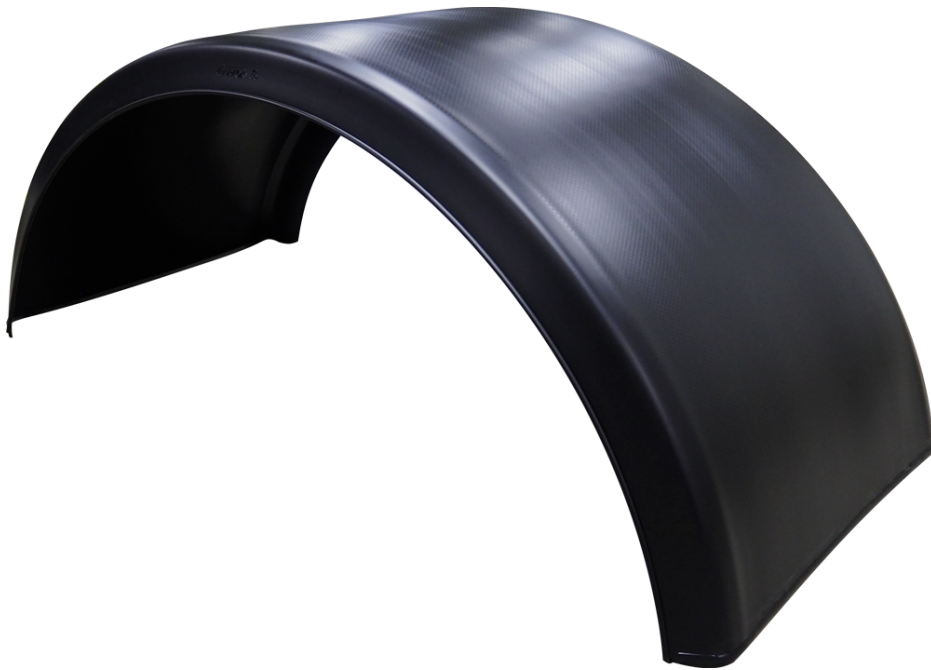

Black Line - All Black

Mudguard 680x1900 R630 BL

Product code: 100880

**Weight:** 4.9 kg**Pallet size:** 1300X2250 mm**Quantity per layer:** 40 pcs**Quantity per pallet:** 120 pcs**Layers per pallet:** 3 pcs

Additional images