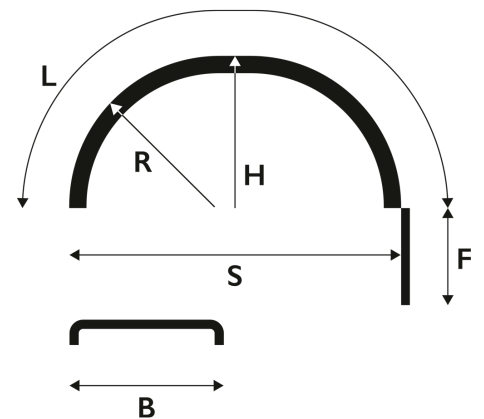

White Line® Steering axle

Mudguard 670x2700 R670 S1490 WL steering axle F150 Supra

Product code: 101720

Description

Mudguard is stretched by F mm so that the Span (S) = 2 x Radius (R) + F

B: 670 mm
L: 2700 mm
R: 670 mm
S: 1490 mm
H: 1070 mm
F: 400 mm
Pallet size: 1450x2250 mm
Quantity per layer: 24 pcs
Quantity per pallet: 96 pcs
Layers per pallet: 4 pcs