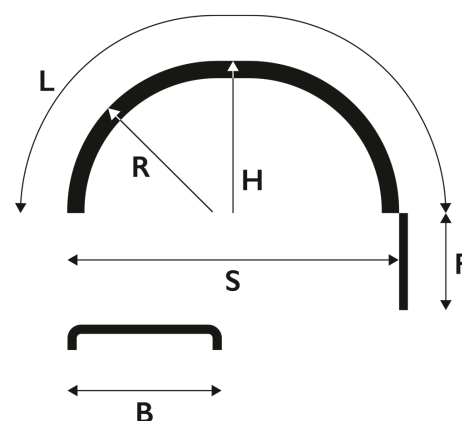

White Line® Steering axle

# Mudguard 670x2700 R670 S1490 WL steering axle F150 Supra

Product code: 101720

## Description

Mudguard is stretched by F mm so that the Span (S) = 2 x Radius (R) + F

**B:** 670 mm  
**L:** 2700 mm  
**R:** 670 mm  
**S:** 1490 mm  
**H:** 1070 mm  
**F:** 400 mm  
**Pallet size:** 1450x2250 mm  
**Quantity per layer:** 24 pcs  
**Quantity per pallet:** 96 pcs  
**Layers per pallet:** 4 pcs