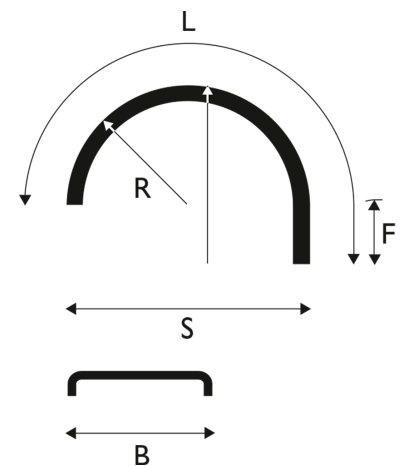

White Line Supra™ - Spray Suppression
**Mudguard 670x2490 R670 WL
Supra**

Product code: 102206 Old product code: 5166724

Weight: 7.3 kg

B: 670 mm

L: 2090 mm

R: 670 mm

S: 1340 mm

H: 660 mm

F: 300 mm

Tire size:

12.00 R20

11.00 R24

12.00 R24

295/80 R24,5

Pallet size: 1450x2250 mm

Quantity per layer: 24 pcs

Quantity per pallet: 72 pcs

Layers per pallet: 3 pcs