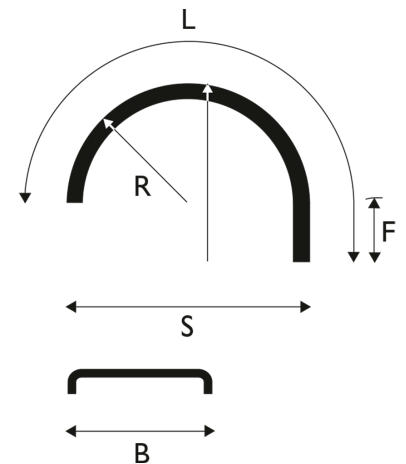

White Line Supra™ - Spray Suppression
**Mudguard 670x2490 R670 WL
Supra**

Product code: 102206 Old product code: 5166724

Weight: 7.3 kg

B: 670 mm

L: 2090 mm

R: 670 mm

S: 1340 mm

H: 660 mm

F: 300 mm

Tire size:

12.00 R20

11.00 R24

12.00 R24

295/80 R24,5

Pallet size: 1450x2250 mm

Quantity per layer: 24 pcs

Quantity per pallet: 72 pcs

Layers per pallet: 3 pcs