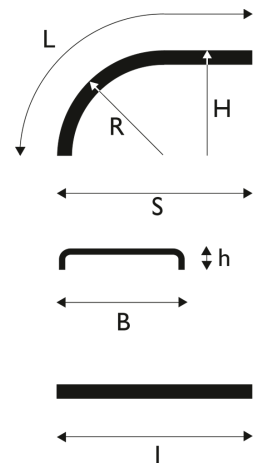

Other

Mudguard 650x3880 S2680 TANDEM WL Supra

Product code: 102764 Old product code: 5316638

Weight: 10.9 kg

Additional images