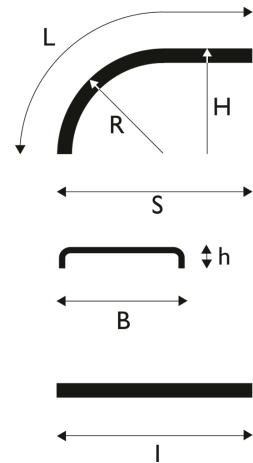

Other

Mudguard 650x3480 S2680 TANDEM WL

Product code: 102732 Old product code: 5306634

**Weight:** 8.5 kg**B:** 650 mm**L:** 3480 mm**R:** 650 mm**S:** 2680 mm**H:** 680 mm**LowerH:** 70 mm