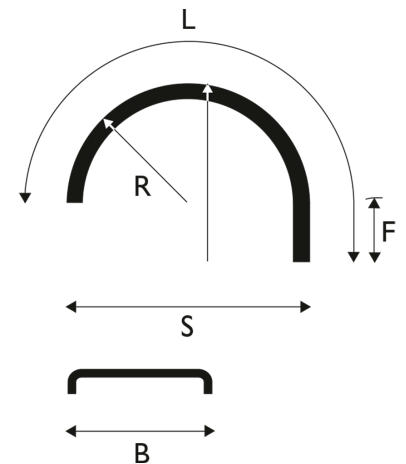

White Line Supra™ - Spray Suppression
**Mudguard 650x2300 R630 WL
Supra**

Product code: 102165 Old product code: 5166523

Weight: 6.2 kg

B: 650 mm

L: 2300 mm

R: 630 mm

S: 1260 mm

H: 1030 mm

F: 400 mm

Tire size:

11.00 R20

275/80 R22,5

295/70 R22,5

285/75 R24,5

Pallet size: 1450x2250 mm

Quantity per layer: 24 pcs

Quantity per pallet: 72 pcs

Layers per pallet: 3 pcs