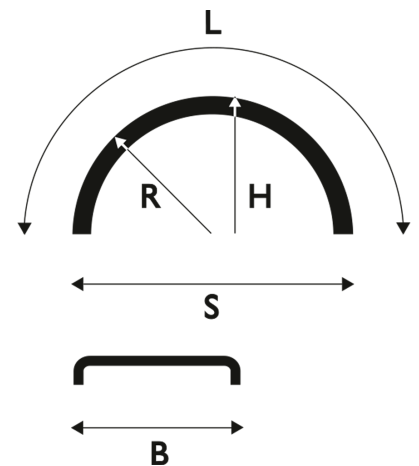

White Line® - Black

**Mudguard 650x1600 R630 WL**

Product code: 101042 Old product code: 5120160

**Weight:** 3.7 kg**Pallet size:** 1300X2250 mm**Quantity per layer:** 160 pcs**Quantity per pallet:** 320 pcs**Layers per pallet:** 2 pcs