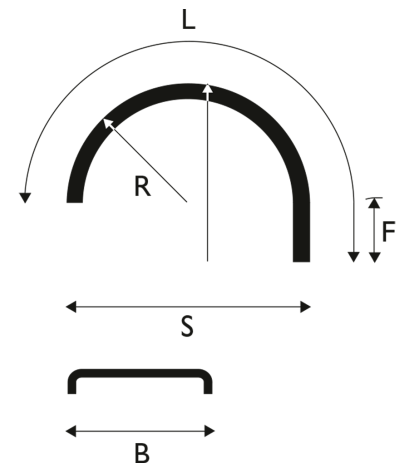

White Line SupraTM - Spray Suppression

Mudguard 630x2050 R580 WL red Supra

Product code: 102123 Old product code: 5166320RED

Weight: 5.6 kg

Pallet size: 1300X2250 mm

Quantity per layer: 24 pcs

Quantity per pallet: 72 pcs

Layers per pallet: 3 pcs