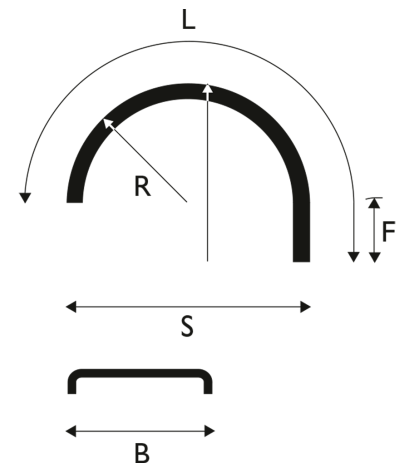

White Line SupraTM - Spray Suppression

Mudguard 630x2050 R580 WL red Supra

Product code: 102123 Old product code: 5166320RED

Weight: 5.6 kg
Pallet size: 1300X2250 mm
Quantity per layer: 24 pcs
Quantity per pallet: 72 pcs
Layers per pallet: 3 pcs