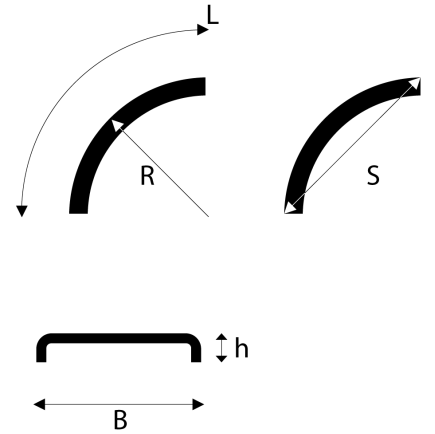

# Mudguard 610x650 R740 OFF-RD

Product code: 104929