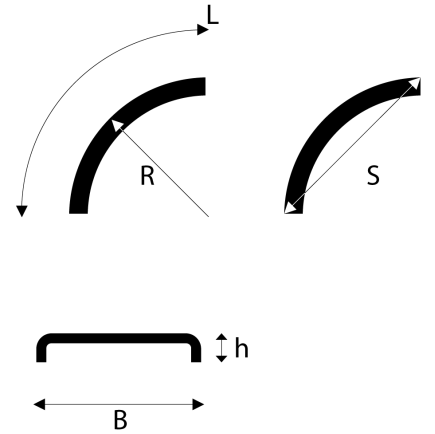

OFF-RD^{TM} - Agri

Mudguard 610x650 R740 OFF-RD

Product code: 104929