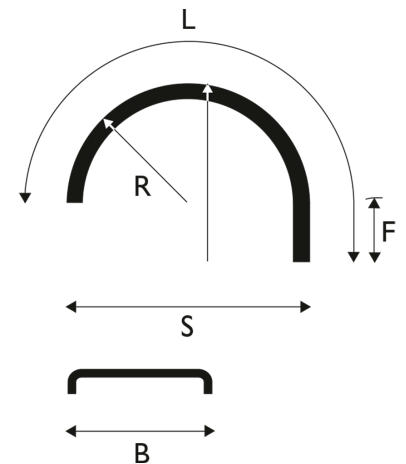

White Line Supra™ - Spray Suppression
**Mudguard 595x1870 R500 WL
Supra**

Product code: 102021 Old product code: 5165918

Weight: 5.2 kg

B: 595 mm

L: 1870 mm

R: 500 mm

S: 1000 mm

H: 500 mm

F: 300 mm

Tire size:

255/60 R19,5

Pallet size: 1300X2250 mm

Quantity per layer: 28 pcs

Quantity per pallet: 84 pcs

Layers per pallet: 3 pcs