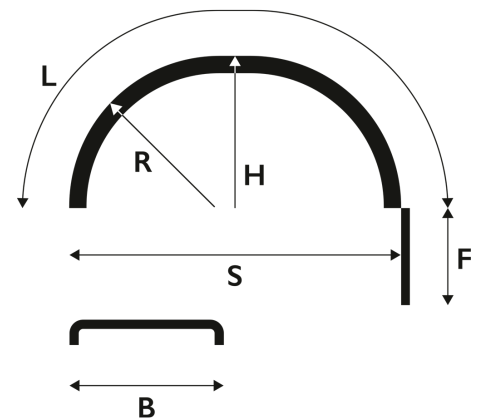

White Line® Steering axle

Mudguard 550x2150 R550 S1250 WL steering axle F150 Supra

Product code: 101718 Old product code: 5161555

Description

Mudguard is stretched by F mm so that the Span (S) = 2 x Radius (R) + F

Weight: 5.3 kg**B:** 550 mm**L:** 2150 mm**R:** 550 mm**S:** 1250 mm**H:** 930 mm**F:** 300 mm**Pallet size:** 1300X2250 mm**Quantity per layer:** 24 pcs**Quantity per pallet:** 96 pcs**Layers per pallet:** 4 pcs