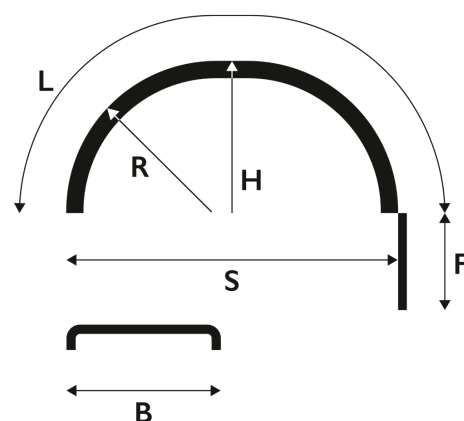

White Line® Steering axle

Mudguard 550x2150 R550 S1250 WL steering axle F150 Supra

Product code: 101718 Old product code: 5161555

Description

Mudguard is stretched by F mm so that the Span (S) = 2 x Radius (R) + F

Weight: 5.3 kg**B:** 550 mm**L:** 2150 mm**R:** 550 mm**S:** 1250 mm**H:** 930 mm**F:** 300 mm**Pallet size:** 1300X2250 mm**Quantity per layer:** 24 pcs**Quantity per pallet:** 96 pcs**Layers per pallet:** 4 pcs