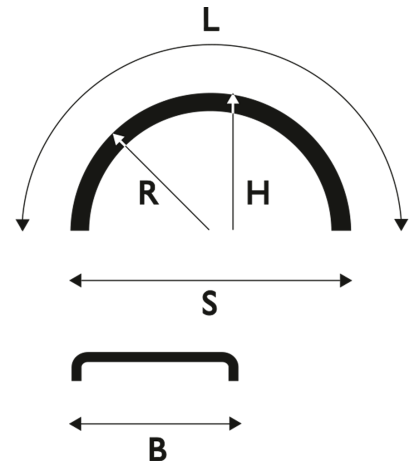

# Mudguard 550x1700 BL

Product code: 104228