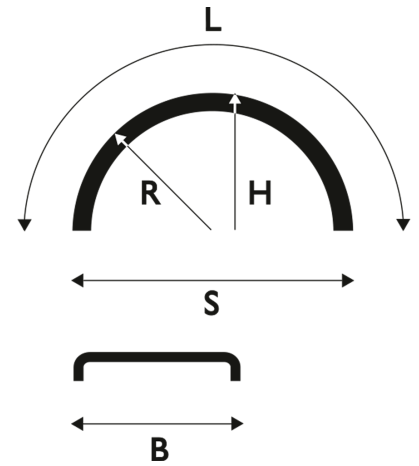

Black Line - All Black

Mudguard 550x1700 BL

Product code: 104228

Additional images