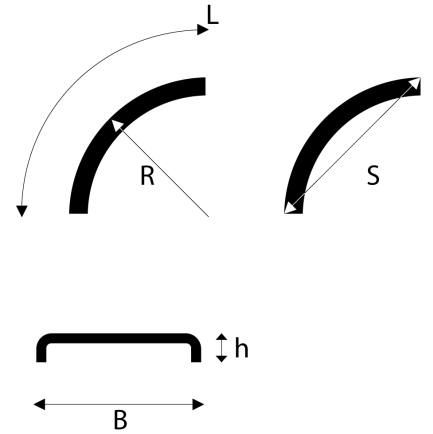

OFF-RDTM - Agri

Mudguard 500x2140 R685 OFF-RD

Product code: 102650

Pallet size: 1450x2250 mm
Quantity per layer: 34 pcs
Quantity per pallet: 136 pcs
Layers per pallet: 4 pcs

Additional images