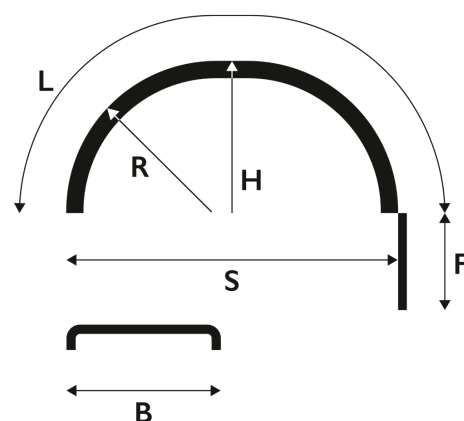

White Line® Steering axle

Mudguard 480x2250 R580 WL steering axle F150 Supra

Product code: 101711 Old product code: 5161548

Description

Mudguard is stretched by F mm so that the Span (S) = 2 x Radius (R) + F

Weight: 5.3 kg**B:** 480 mm**L:** 2250 mm**R:** 580 mm**S:** 1310 mm**H:** 980 mm**F:** 300 mm**Pallet size:** 1450x2250 mm**Quantity per layer:** 24 pcs**Quantity per pallet:** 96 pcs**Layers per pallet:** 4 pcs