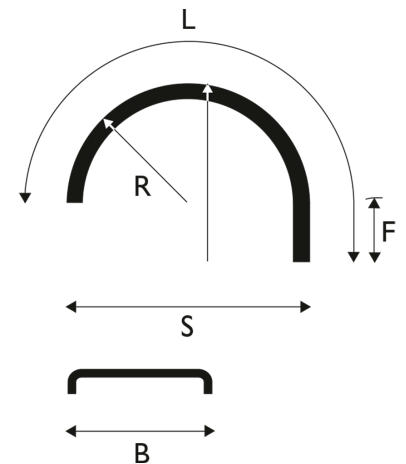

White Line Supra™ - Spray Suppression
**Mudguard 450x2300 R650 WL
Supra**

Product code: 101870 Old product code: 5164522

Weight: 4.4 kg

B: 430 mm

L: 2200 mm

R: 650 mm

S: 1300 mm

H: 880 mm

F: 300 mm

Tire size:

16.5 R19,5

12.00 R20

14.75/80 R20

15.5/80 R20

365/80 R20

385/65 R22,5

13 R22,5

11.00 R24

Pallet size: 1450x2250 mm

Quantity per layer: 24 pcs

Quantity per pallet: 96 pcs

Layers per pallet: 4 pcs