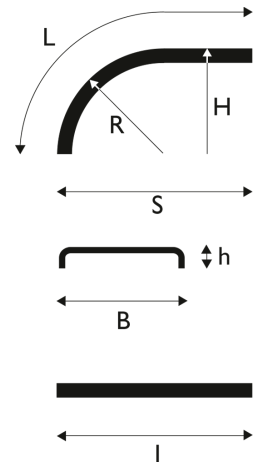

Other

Mudguard 430x1700 TANDEM WL

Product code: 102690 Old product code: 5304417

**Weight:** 3.4 kg**L:** 2120 mm**R:** 650 mm**S:** 1700 mm**H:** 705 mm**B1:** 430 mm**LowerH:** 70 mm

Additional images