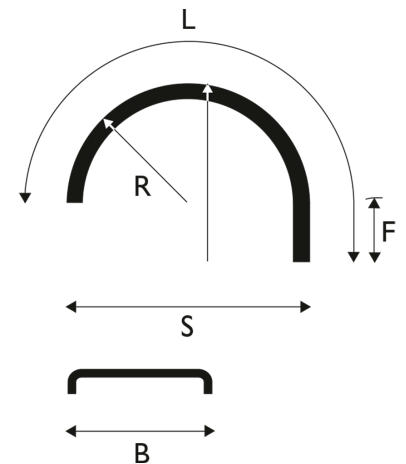

White Line Supra™ - Spray Suppression
**Mudguard 430x1050 R650 WL
Supra**

Product code: 101805 Old product code: 5164310

Weight: 2.5 kg

B: 430 mm

L: 1050 mm

R: 650 mm

S: 630 mm

F: 400 mm

Pallet size: 1000x2250 mm

Quantity per layer: 80 pcs

Quantity per pallet: 240 pcs

Layers per pallet: 3 pcs