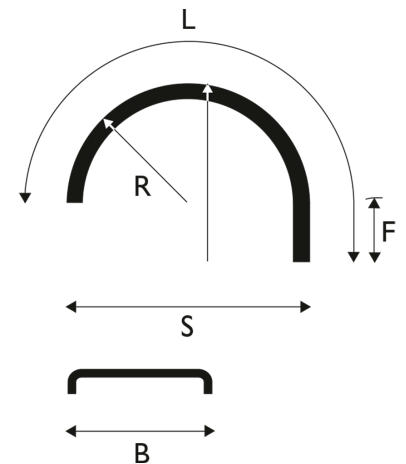

White Line Supra™ - Spray Suppression
**Mudguard 430x1050 R650 WL
Supra**

Product code: 101805 Old product code: 5164310

Weight: 2.5 kg
B: 430 mm
L: 1050 mm
R: 650 mm
S: 630 mm
F: 400 mm
Pallet size: 1000x2250 mm
Quantity per layer: 80 pcs
Quantity per pallet: 240 pcs
Layers per pallet: 3 pcs