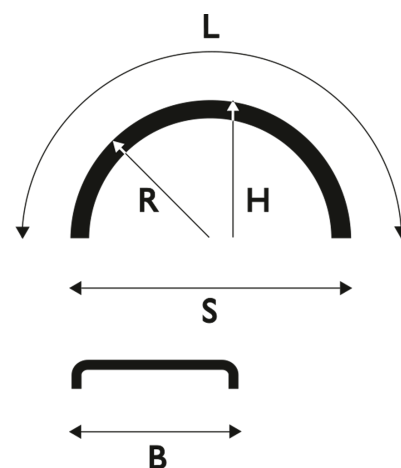

# Mudguard 405x1800 R580 WL white

Product code: 101328 Old product code: 51240182WLWHITE

**Weight:** 2.3 kg**B:** 405 mm**L:** 1800 mm**R:** 580 mm**S:** 1160 mm**H:** 580 mm**Tire size:**

325/85 R16

355/45 R17,5