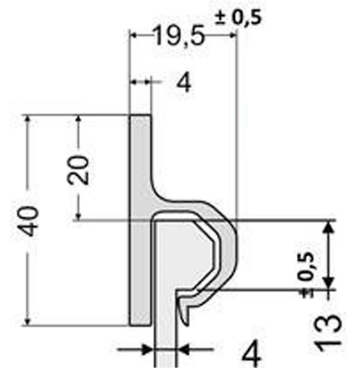

Mudflaps with splash guard

Mudflap 620x380x4, White Antispray

Product code: 150389

Description

Stand out in traffic: Mudflap in style with your own logo/image/text!

Impressive images and prints are also available in full colors.

Other single- double size mudflaps on request, ask !

No design-protected logos/text characters are produced.

When ordering several ones, every piece can be different.

Material instructions:

Image: JPG; PDF, Vector format

Weight: 1.72 kg