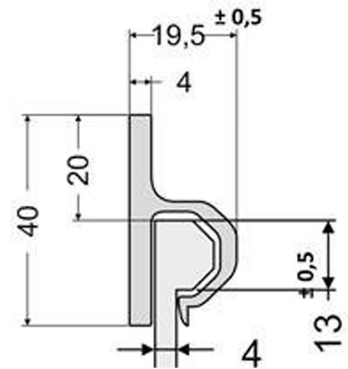

# Mudflap 620x380x4, White Antispray

Product code: 150389

## Description

Also available with logo printing!

**Weight:** 1.72 kg

**Additional images**