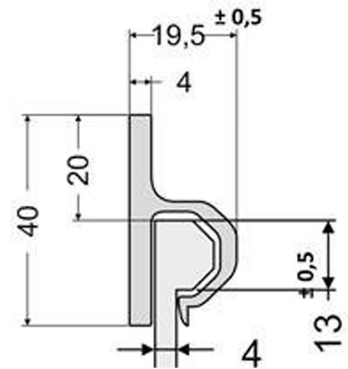

Mudflaps with splash guard

Mudflap 500x350x4, White Antispray

Product code: 150390

**Weight:** 1.21 kg

Additional images