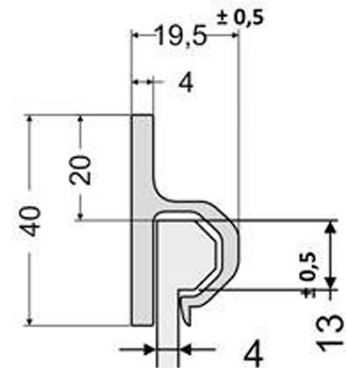

Mudflaps with splash guard

Mudflap 420x350x4, White Antispray

Product code: 150391

Weight: 1.06 kg

Additional images